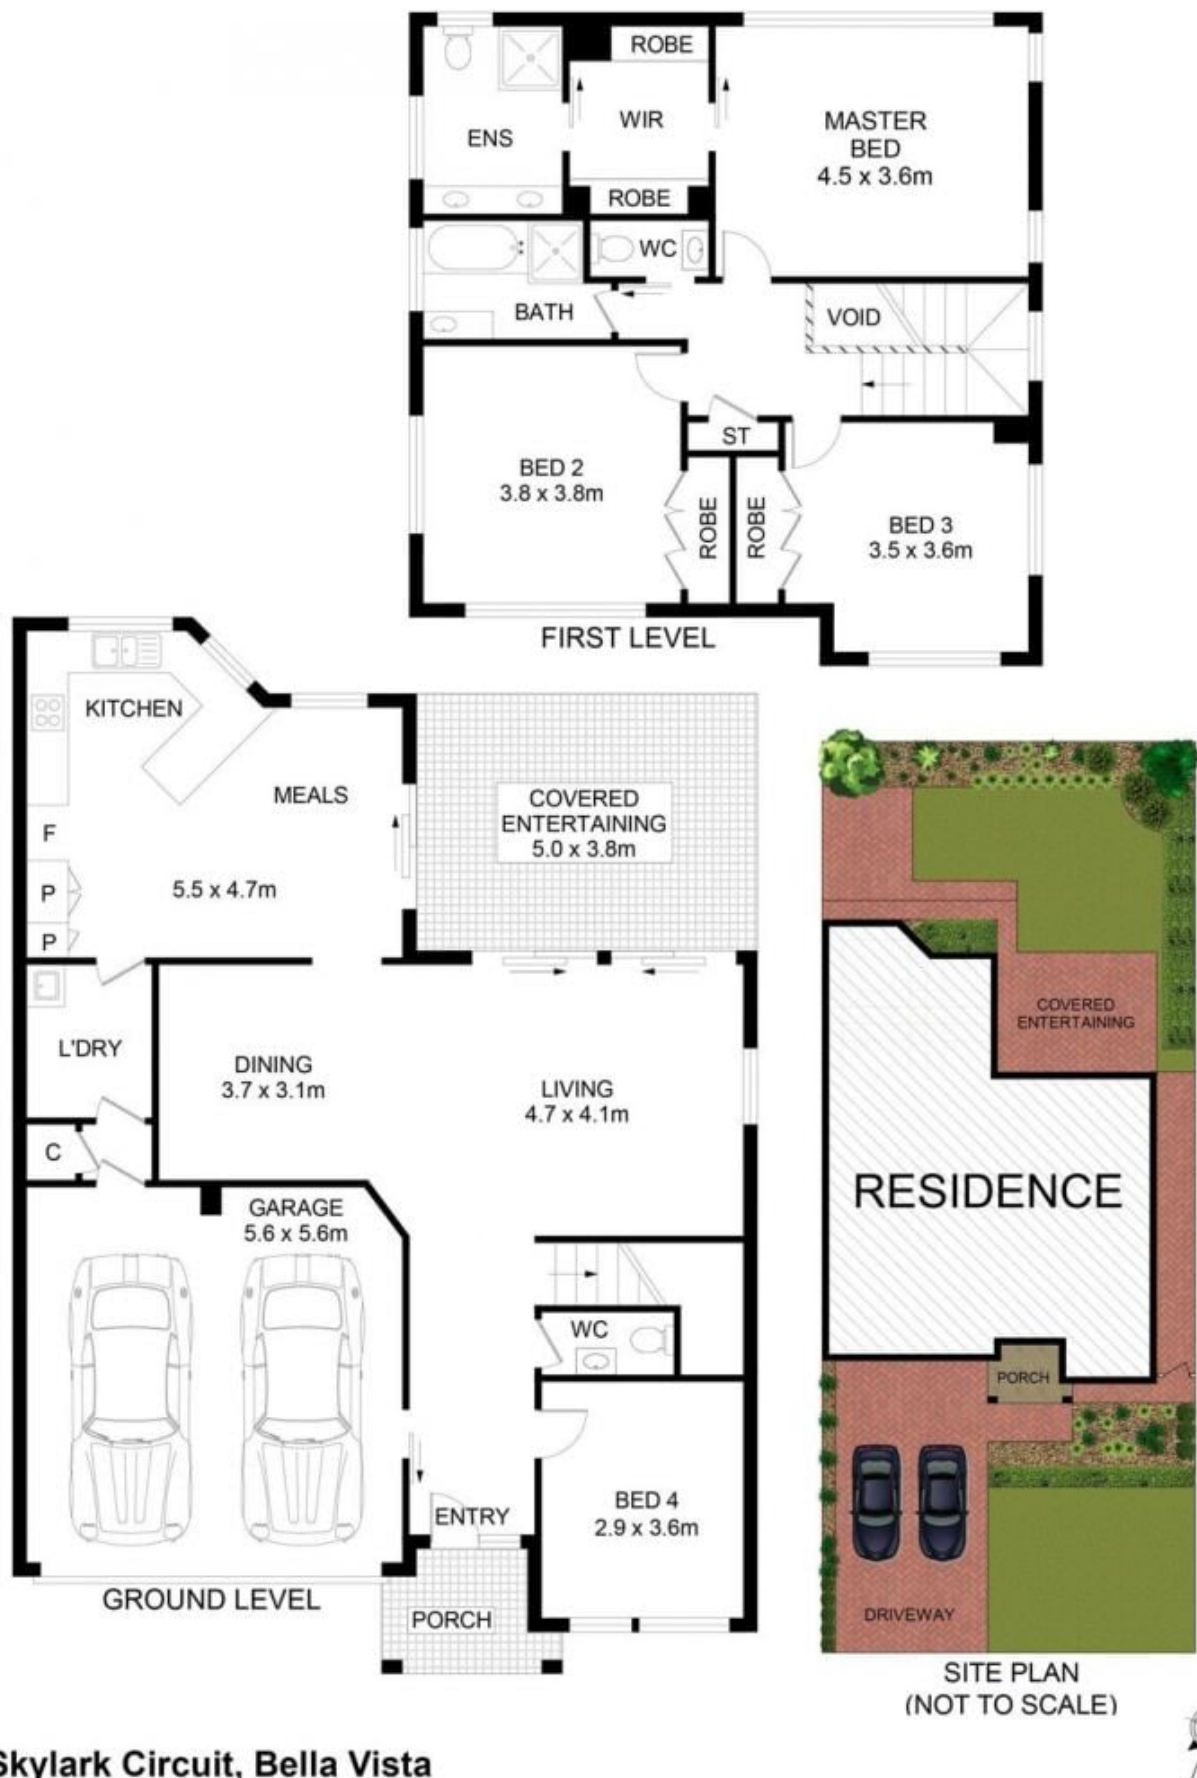

## 5 Skylark Circuit Bella Vista NSW

4 2 2

Discover your new haven in the sought after Swallow Ridge development, where this immaculately presented, free standing four bedroom residence awaits.

As you step through the entry foyer, you'll be greeted by a versatile floor plan that includes a downstairs bedroom and an elegant formal lounge and dining room featuring updated carpets; a delightful space for entertaining.

## 5 Skylark Circuit, Bella Vista

**DISCLAIMER:** No liability for the accuracy of details contained within our floor plans. All plans are drawn and also checked to the best of our ability, however information contained in our floor plans such as area calculations are approximate, and have not been surveyed or drawn to scale. Our floor plans are for representational purposes only and should be used as such. Do not attempt to refer to our floor plans for structural or detailed information.