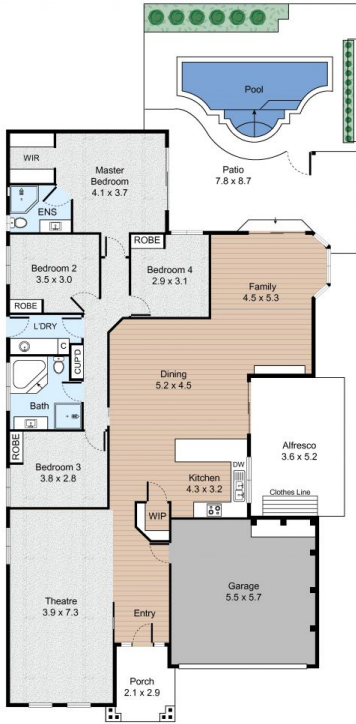

# 16 Botanical Drive, Kellyville

4 Bed 2 Bath 3 Car

FLOOR PLAN

SITE PLAN

CastleHaven

All information contained herein is gathered by Little Hinges. Whilst the scanning technology is highly reliable, we cannot guarantee its accuracy and interested parties should rely on their own enquiries.