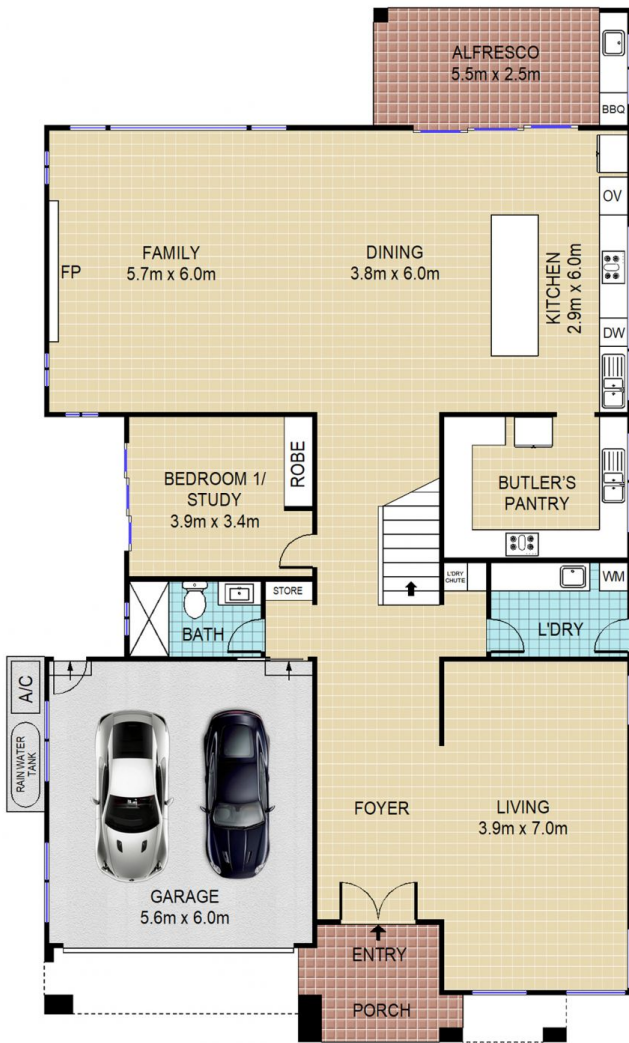

Step inside the magnificent foyer with 3-metre high ceiling to first floor, highlighted by 1200mm Spanish porcelain matte tiling. Discover natural light-filled open-plan living areas with soaring shadow line ceilings and an Egyptian Crystal chandelier.

Outside, entertaining is a delight with a stunning Theroux pool system with electric heating in-ground mineral swimming pool and an outdoor shower!

This gorgeous home features:

**Land Size** : 465 sqm

**View** : <https://www.castlehaven.com.au/sale/nsw/hills/kellyville/residential/house/5810434>

**Ryan Hawes**  
**0431 687 600**

<https://www.castlehaven.com.au>

GROUND FLOOR

FIRST FLOOR

28 Janan Close **KELLYVILLE**

**CastleHaven**

DISCLAIMER: All dimensions are approximate and for illustrative purposes. Interested parties should rely on their own enquiries.