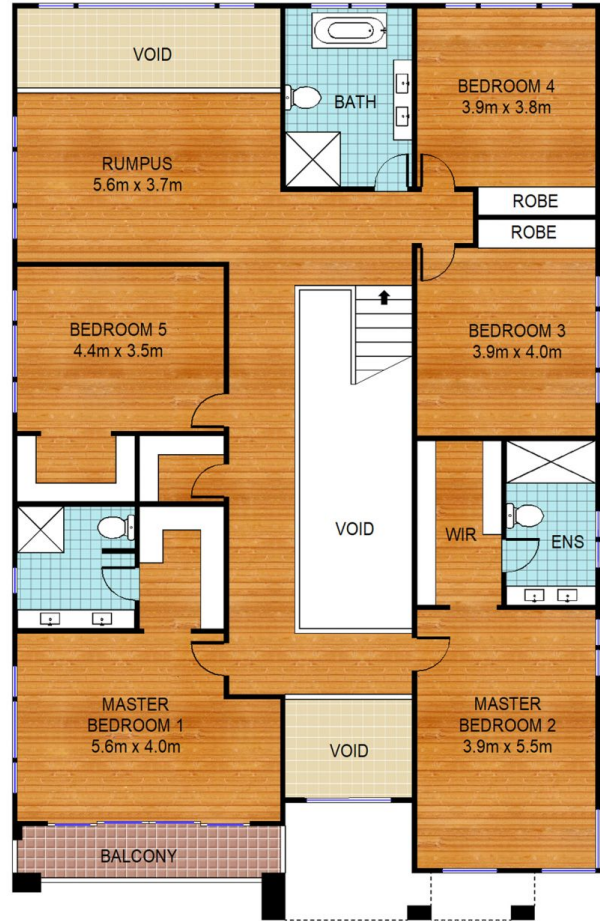

28 Janan Close **KELLYVILLE**

CastleHaven

DISCLAIMER: All dimensions are approximate and for illustrative purposes. Interested parties should rely on their own enquiries.