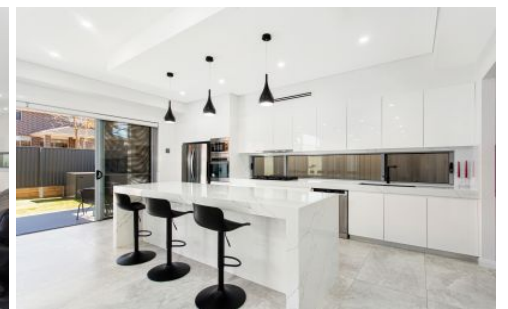

# CastleHaven

**28 Janan Close Kellyville NSW**

**6**  **4**  **2** 

This architectural triumph is ultra-modern in concept, presenting sophistication in every detail with innovative design and superb contemporary style. Experience a luxurious lifestyle in this resort-style residence, in a perfect location surrounded by luxury homes.

Step inside the magnificent foyer with 3-metre high ceiling to first floor, highlighted by 1200mm Spanish porcelain matte tiling. Discover natural light-filled open-plan living areas with soaring shadow line ceilings and an Egyptian Crystal chandelier.

Outside, entertaining is a delight with a stunning Theroux pool system with electric heating in-ground mineral swimming pool and an outdoor shower!

This gorgeous home features:

**Land Size** : 465 sqm

**View** : <https://www.castlehaven.com.au/sale/nsw/hills/kellyville/residential/house/5810434>