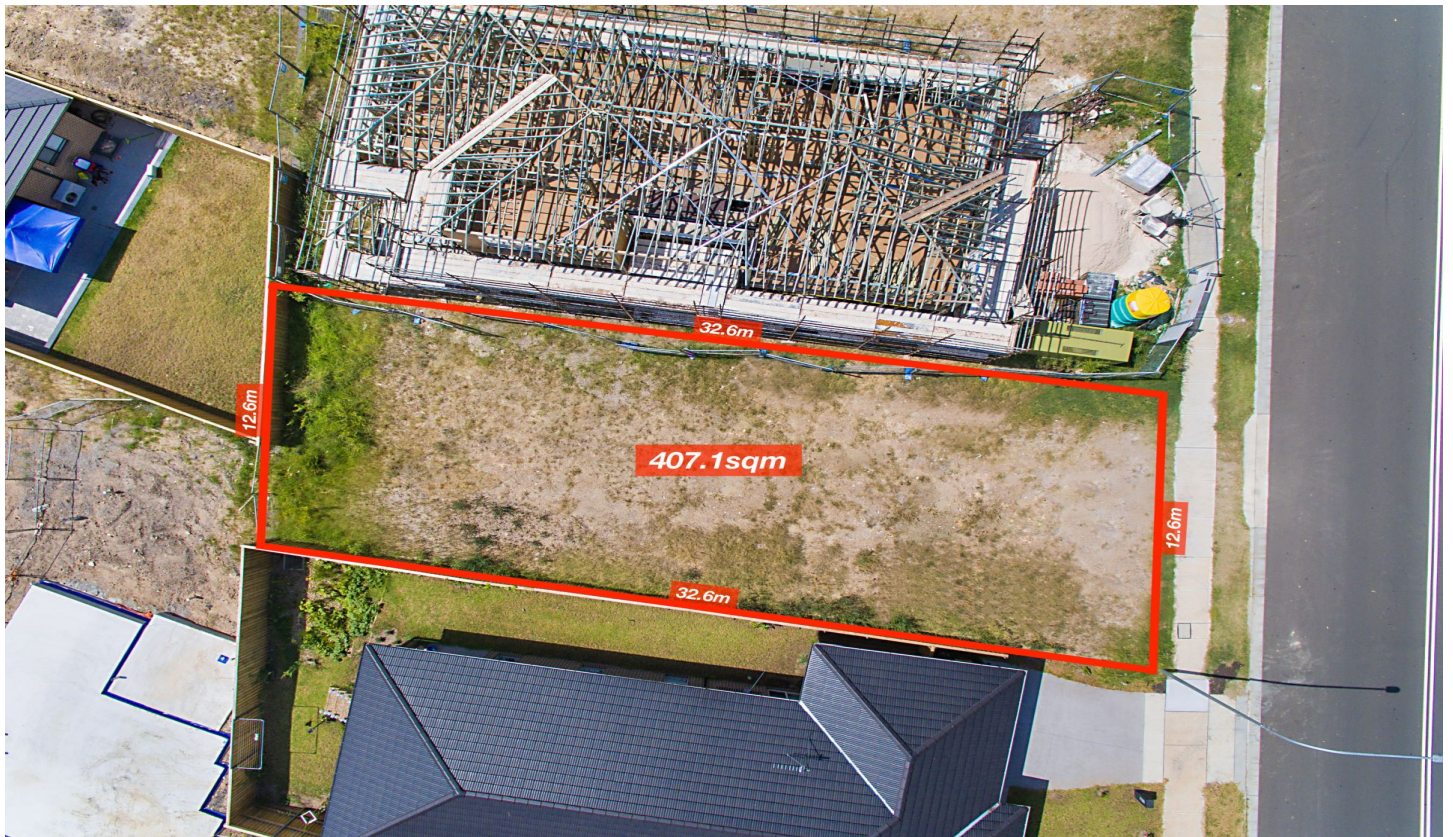

CastleHaven

10 Stringer Road North Kellyville NSW

Motivated Seller!! Spectacular 407sqm building lot with 12.5 m frontage overlooking a tranquillity of parkland & future sport facilities.

With public transport to Sydney CBD right across the road? making this location prime real estate! With the North-West metro now open, its time to take advantage of the market.

For more information call Ryan on 0431 687 600 now.

Land Size : 407 sqm

View : <https://www.castlehaven.com.au/sale/nsw/hills/north-kellyville/residential/land/5736142>

Ryan Hawes
0431 687 600