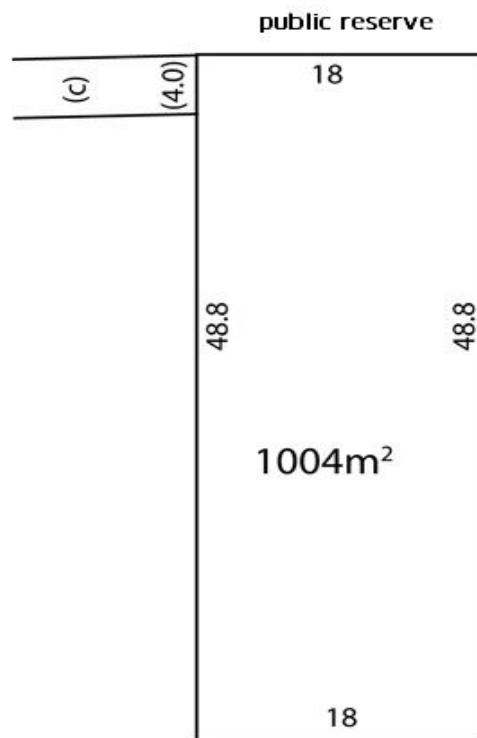

CastleHaven

Kellyville

1004sqm lot adjoins reserve

Huge level lot in the Kellyville/Balmoral release side. Build a large one storey home or two storey home. Plenty of room for big backyard or separate granny flat. Your front yard adjoins large mown public reserve. Great location. Central to all amenities including new rail station. Not many lots come along like this lot.

Call Russ 0416 170 040 for details now.

Land Size : 1004 sqm

View : <https://www.castlehaven.com.au/sale/nsw/hills/kellyville/residential/land/5735820>

Castlehaven Realtors
02 9634 5222