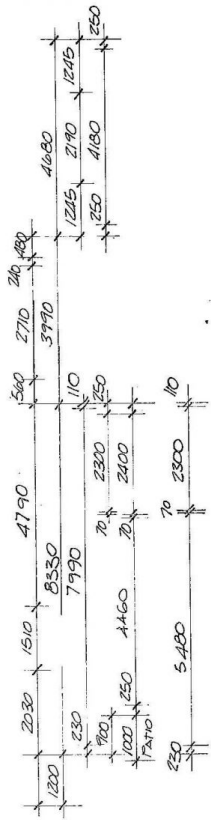

1245	5395	3230	2395
250	4175	3725	3725
1245	3000	3500	2590
			3430

2980	1810	470	1540
7270	4770		
110	2570	70	2860
		70	7150
		70	440
		70	1790
		70	2277