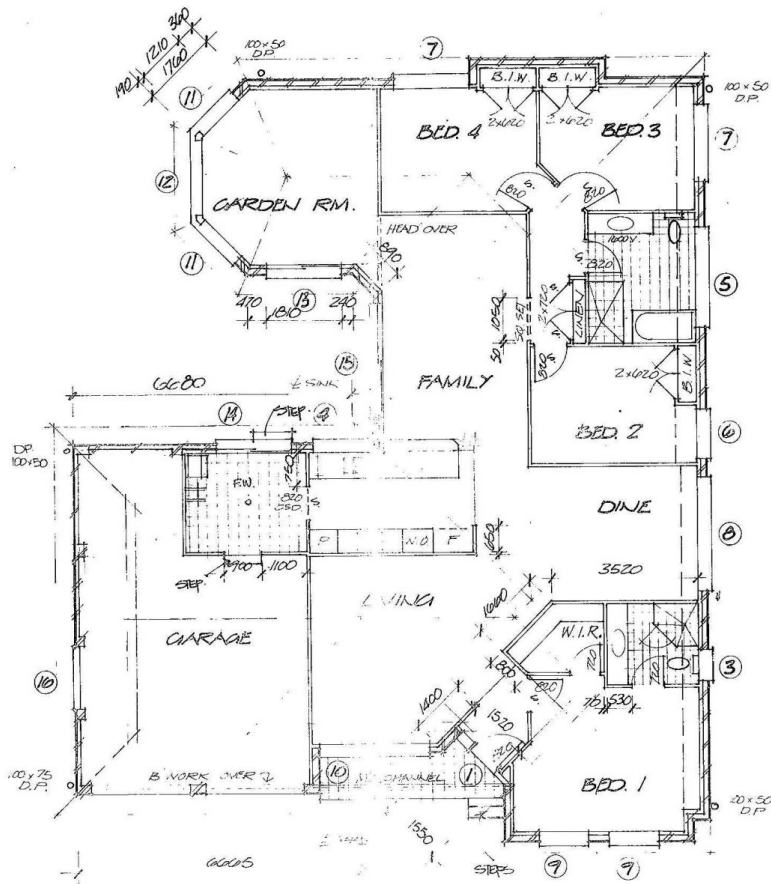

1245	5395	3230	2395
250	4175	3725	3725
1245	3000	3500	2590
			3430

2980	1810	470	1540
7270	4770		
110	2570	70	2860
		70	7150
		70	440
		70	1790
		70	2277