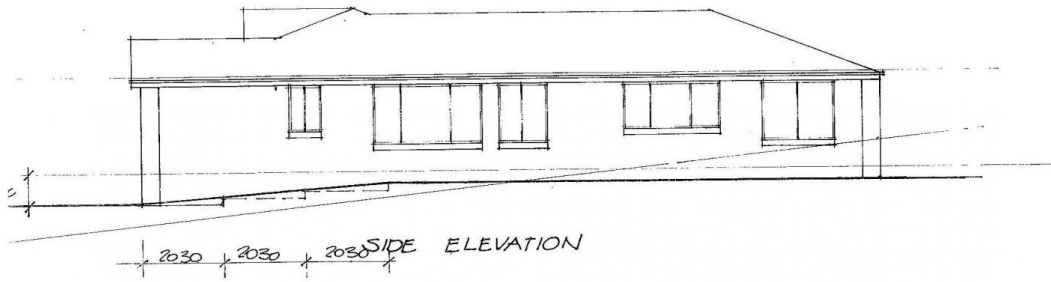

CastleHaven

57 Pagoda Crescent Quakers Hill NSW

4 2 2

This magnificent single level home boasts multiple living areas including formal lounge and dining room, family & meals room plus spacious rumpus room. Accommodation consists of four grand bedrooms, master with walk in robe and private beautiful ensuite. New gourmet kitchen is the heart of this home with Westinghouse appliances and ample bench space to prepare the family meals while looking out onto the stunning private outdoor area. This sophisticated entertainer is surrounded by extraordinary serene living, complete with private cabana with spa and BBQ area enjoying the sundrenched beautiful aspect. Nothing to spend, ducted air, alarm, fireplace, built in surround system and massive workshop. Perfectly finished off with solar power and solar water heater. Walk to shops, schools and transport. One of a kind- rare opportunity.

FRONT ELEVATION

TIMBER TRUSSES AT 600%
20% PITCH

SECTION

SIDE ELEVATION

STEP
FL.

REAR ELEVATION

TO BARNIER CRESCENT