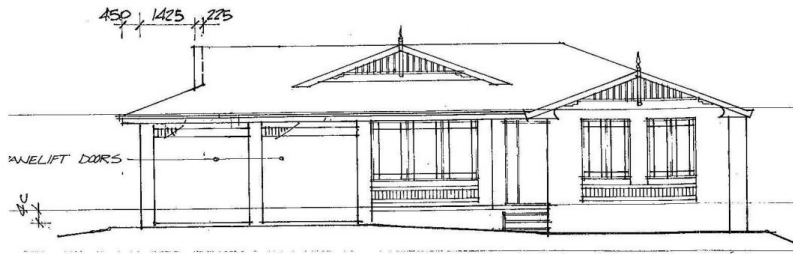

CastleHaven

57 Pagoda Crescent Quakers Hill NSW

4 2 2

This magnificent single level home boasts multiple living areas including formal lounge and dining room, family & meals room plus spacious rumpus room. Accommodation consists of four grand bedrooms, master with walk in robe and private beautiful ensuite. New gourmet kitchen is the heart of this home with Westinghouse appliances and ample bench space to prepare the family meals while looking out onto the stunning private outdoor area. This sophisticated entertainer is surrounded by extraordinary serene living, complete with private cabana with spa and BBQ area enjoying the sundrenched beautiful aspect. Nothing to spend, ducted air, alarm, fireplace, built in surround system and massive workshop. Perfectly finished off with solar power and solar water heater. Walk to shops, schools and transport. One of a kind- rare opportunity.

FRONT ELEVATION

TIMBER TRUSSES AT 600%
20% PITCH

SECTION

SIDE ELEVATION

STEP
FL.

REAR ELEVATION

TO BARNIER CRESCENT