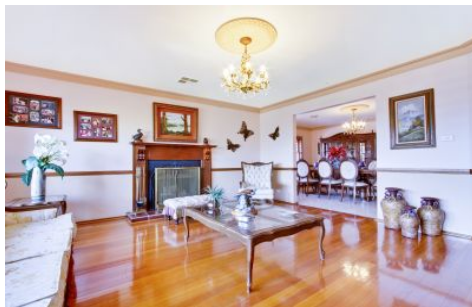

# CastleHaven

**4 Hilltop Court Castle Hill NSW**

5 🛏 3 🚿 3 🚗

Elegantly timeless and located in an exclusive cul-de-sac amongst quality homes, this luxuriously appointed, massive residence has been constructed by Gary Young with both quality and style, and is set on a 750sqm elevated block. Attention to detail has not been spared in creating this stylish 42 square home with distinctive design and comfort throughout. Boasting four double bedrooms, crystal chandeliers, stunning timber shutters and bay windows which display elegance in the formal and family areas. The quality gourmet timber kitchen includes new Caesarstone benchtops and adjoins the breakfast conservatory and family room which flow onto the separate rumpus room. Private rear garden and a stunning water feature and the secluded pergola completes the perfect outdoor entertaining area. A grand timber staircase ascends to spacious robed bedrooms and the palatial master bedroom, encompassing robes and a luxurious ensuite