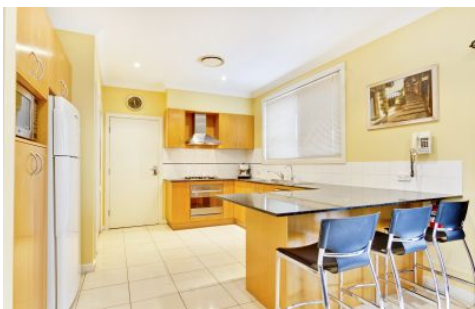

# CastleHaven

**26A Barina Downs Road Bella Vista NSW**

3 2 2

Boasting a prestigious address in exclusive Bella Vista Gardens Estate, within walking distance to shops and transport. Designed and built to an impeccable standard by Gremmo Homes and providing an enviable level of privacy. This immaculately presented residence provides a superb family retreat in tranquil leafy surroundings. Bathed in an abundance of natural light, offering multiple living areas, gourmet granite kitchen with Smeg appliances and 3 big bedrooms with Blue Mountain views, including a king size master bedroom with walk in robe and ensuite bathroom. Exquisite marble tiled bathrooms, high ceilings, ducted air conditioning, timber floors and auto double garage with MASSIVE SEPARATE RUMPUS ROOM /TEEN RETREAT or HOME OFFICE above. Marvelous alfresco entertaining area including large spa with built in DVD player!! Low maintenance, established private garden. For immediate appointment call Vicky Williams on 0411 253878.