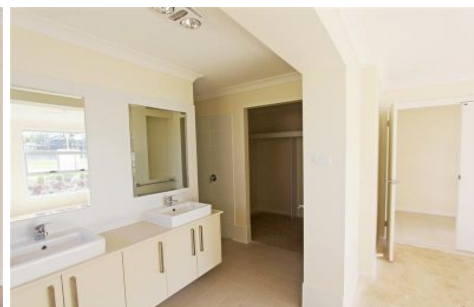

# CastleHaven

**22 Silverwood Street Kellyville Ridge NSW**

4  2  2 

This single level home offers four bedrooms, ensuite bathroom with double vanity and walk-in robe to the main and built-in robes to all others. Formal living/theatre with coffered ceilings, spacious family room and meals area with sliding stacker doors and a delightful alfresco area. The modern kitchen includes stone benchtops, walk-in pantry and an island bench. Inclusions are ceramic tiles & carpet allowance, auto double garage, ducted air conditioning, security alarm, fencing, landscaping and driveway.