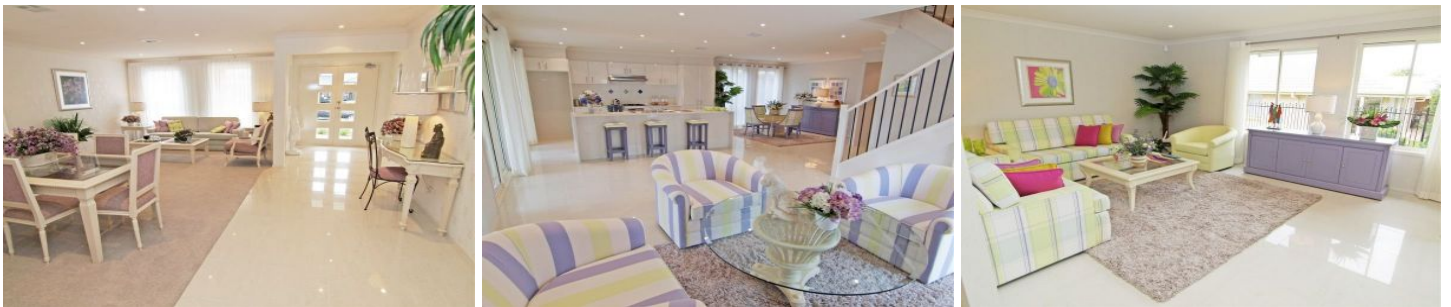

CastleHaven

23 Halcyon Avenue Kellyville NSW

4 🚗 3 🚗 2 🚗

This Beechwood "Bellevue Lodge" currently on display at Homeworld is for sale. Buy now...leaseback to Beechwood at 7% til end of 2008, then move in.

State of the art. 4 bedrooms all with built-in robes (main with walk-in robe & ensuite). Upstairs media room with balcony, formal lounge & dining, large open kitchen plan with meals area and family room opening onto outdoor entertaining area, large rumpus or cinema room opening onto covered al fresco dining area with built-in barbeque. Comes complete with carpet, tiles, kitchen appliances and much much more.

Land Size : 550 sqm

View : <https://www.castlehaven.com.au/sale/nsw/hills/kellyville/residential/house/5734862>