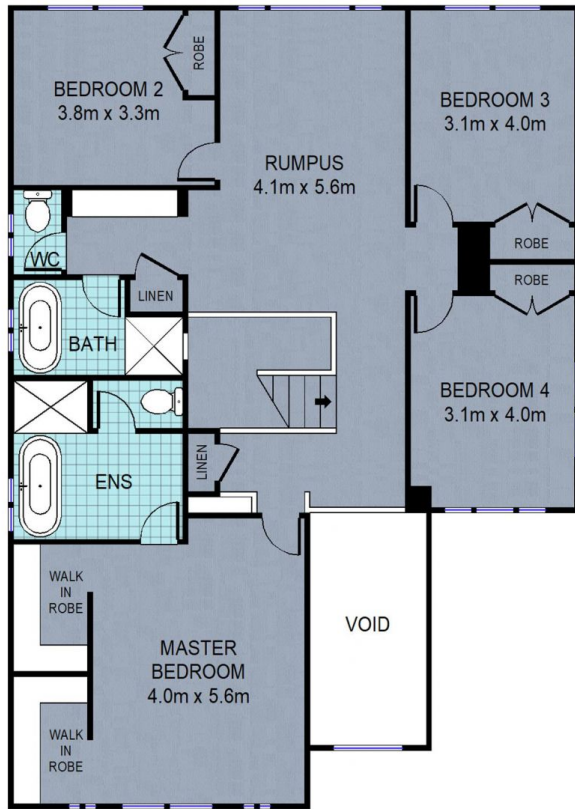

FIRST FLOOR