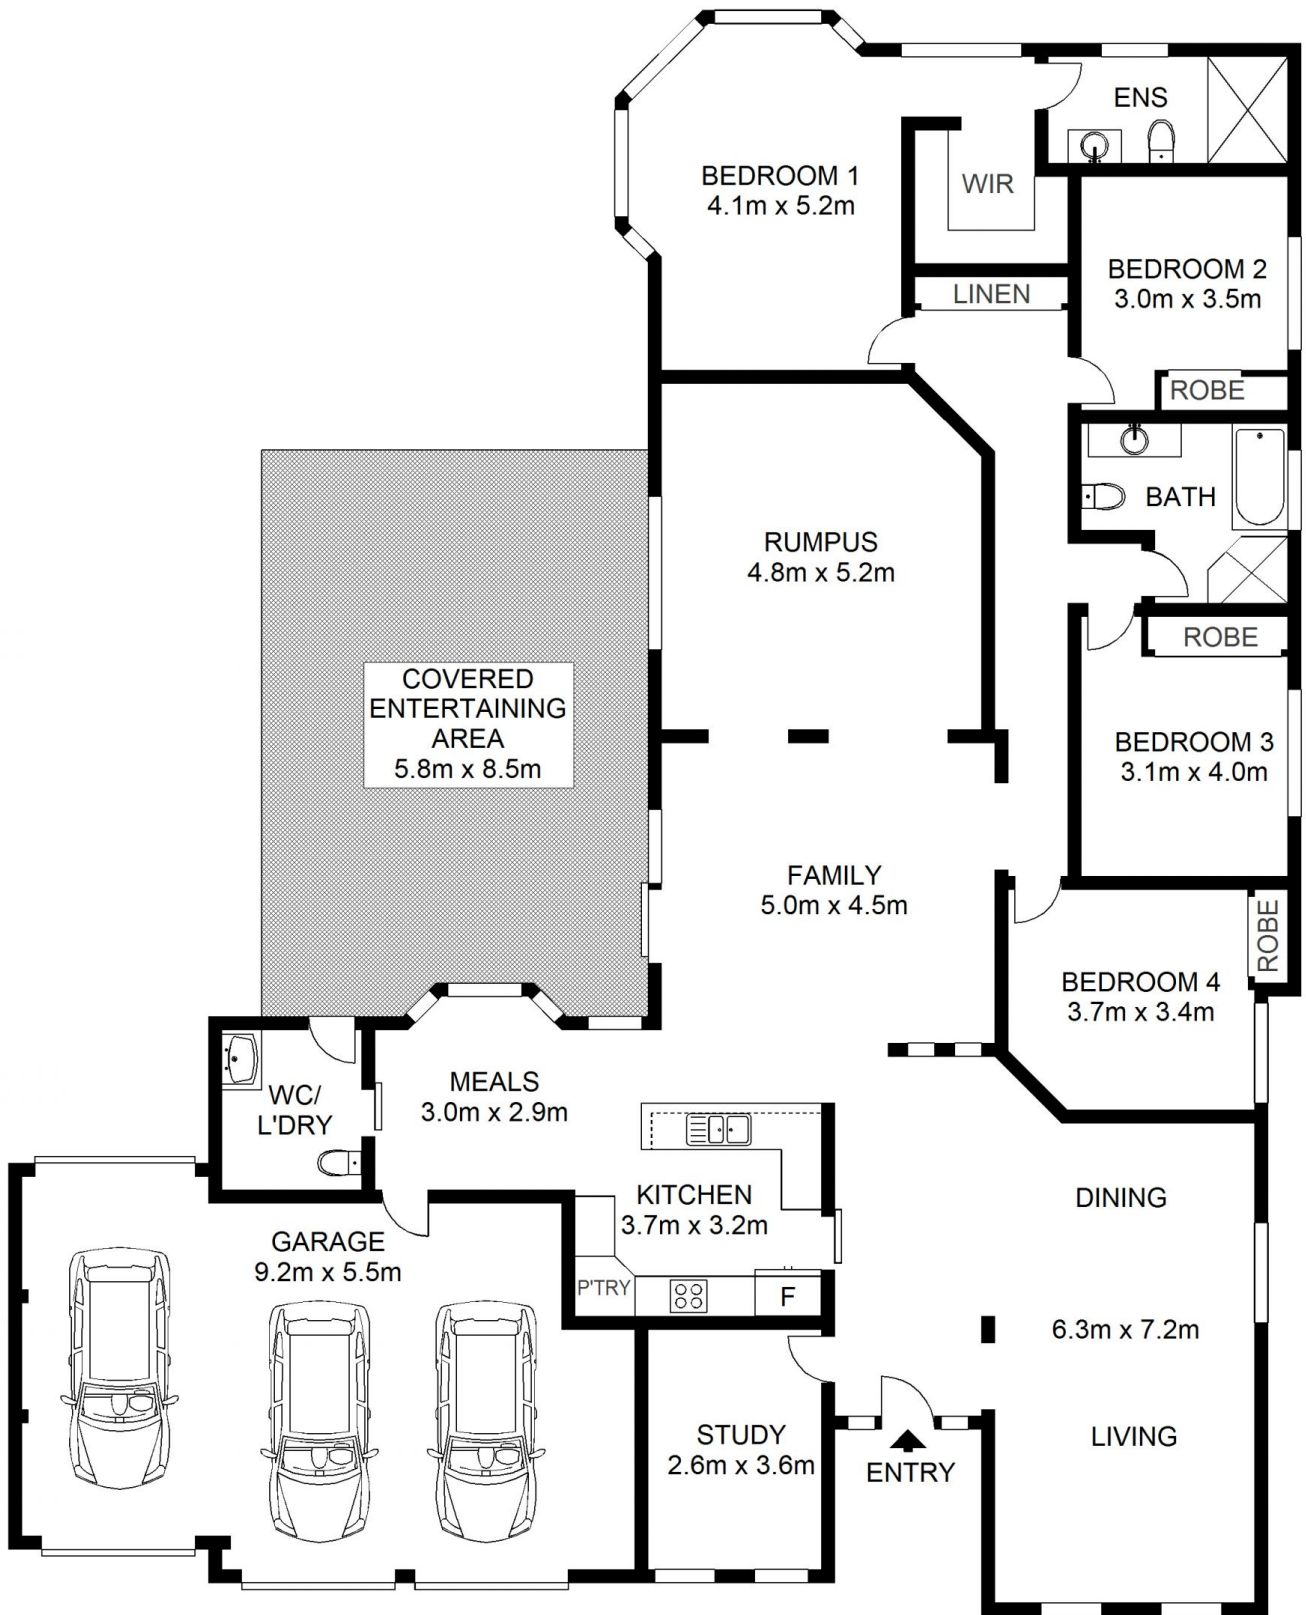

Vicky Williams
02 9634 5222

Castlehaven

16 Cigolini Place, KELLYVILLE

Not to scale • All measurements are approximate • Drawn for marketing purposes only • Floorplan by © Industrie Media