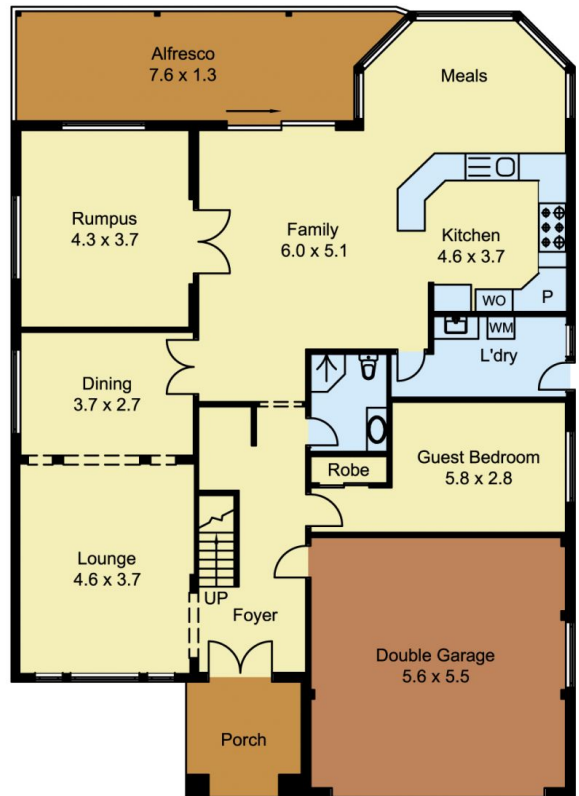

There is a wealth of formal and informal living areas including a separate lounge and dining room, rumpus and open plan meals/family room. The beautifully finished state of the art kitchen boasts an enormous amount of preparation and granite bench space, perfect storage, 900mm stainless steel gas appliances and so much more...

View : <https://www.castlehaven.com.au/sale/nsw/hills/beaumont-hills/residential/house/5700274>

Vicky Williams
02 9634 5222

SITE PLAN

TOP FLOOR

GROUND FLOOR

Scale In metres, indicative only. Dimensions are approximate. All information contained herein is gathered from sources we believe to be reliable. However we cannot guarantee its accuracy and interested persons should rely on their own enquiries.