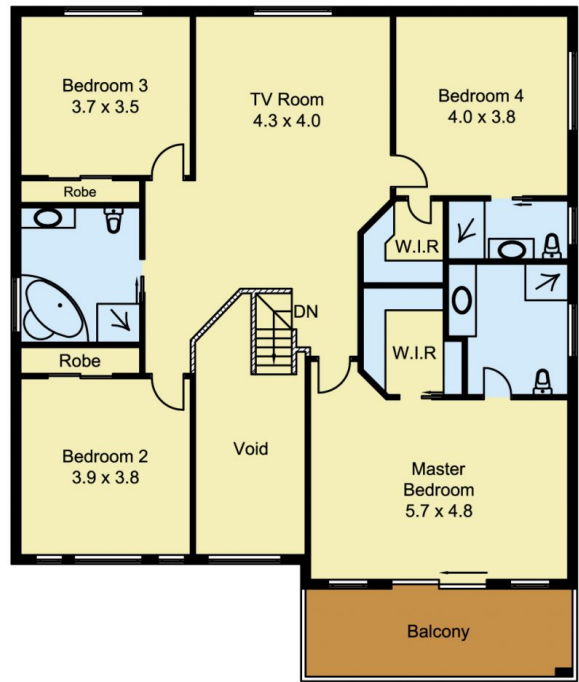

There is a wealth of formal and informal living areas including a separate lounge and dining room, rumpus and open plan meals/family room. The beautifully finished state of the art kitchen boasts an enormous amount of preparation and granite bench space, perfect storage, 900mm stainless steel gas appliances and so much more...

View : <https://www.castlehaven.com.au/sale/nsw/hills/beaumont-hills/residential/house/5700274>

Vicky Williams
02 9634 5222

SITE PLAN

TOP FLOOR

GROUND FLOOR

Scale In metres, indicative only. Dimensions are approximate. All information contained herein is gathered from sources we believe to be reliable. However we cannot guarantee its accuracy and interested persons should rely on their own enquiries.