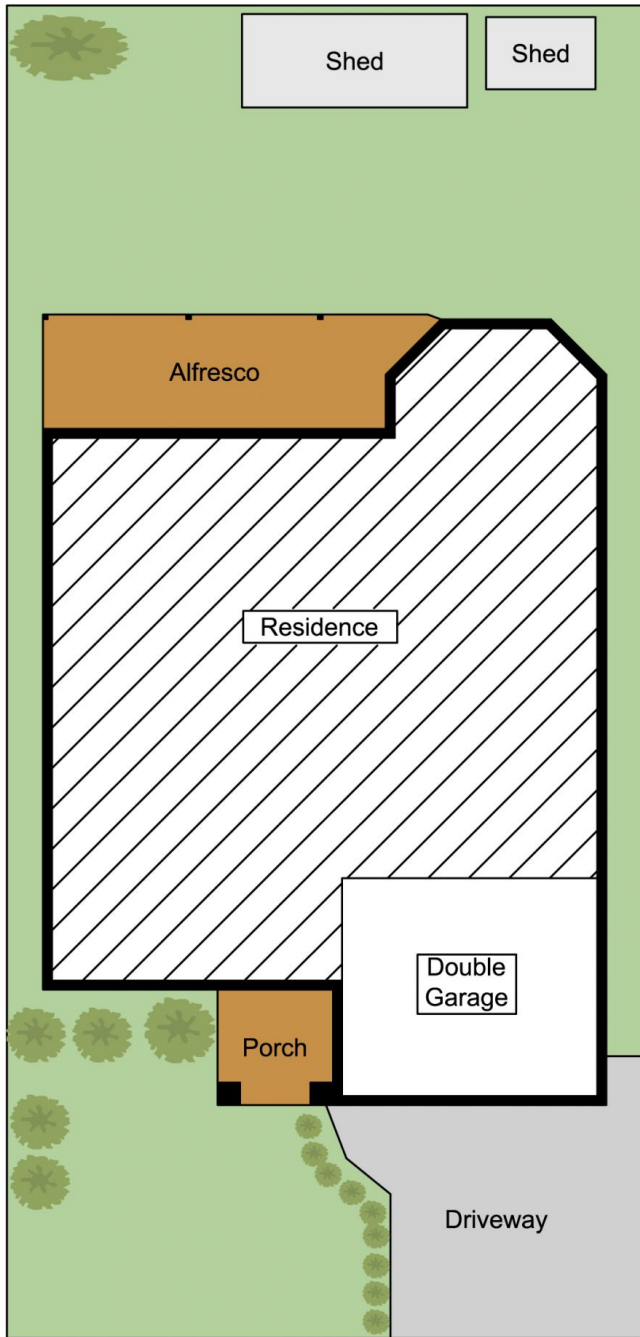

CastleHaven

20 Rebellion Circuit Beaumont Hills NSW

5 4 2

Situated in a quiet, friendly avenue surrounded by house proud neighbours is this stunning family home in a fantastic location. There's easy access to acres of permanent reserve and it's only moments to Rouse Hill Shopping Centre and the future train station. This absolute masterpiece has all the luxurious features you need for executive style living in a beautiful part of Beaumont Hills. Five double bedrooms, two with ensuites. The 5th/guest bedroom plus full bathroom downstairs makes this the ideal home for extended families or home-based businesses.

View : <https://www.castlehaven.com.au/sale/nsw/hills/beaumont-hills/residential/house/5700274>

Vicky Williams
02 9634 5222

SITE PLAN

TOP FLOOR

GROUND FLOOR

Scale In metres, indicative only. Dimensions are approximate. All information contained herein is gathered from sources we believe to be reliable. However we cannot guarantee its accuracy and interested persons should rely on their own enquiries.

20 Rebellion Circuit, Beaumont Hills