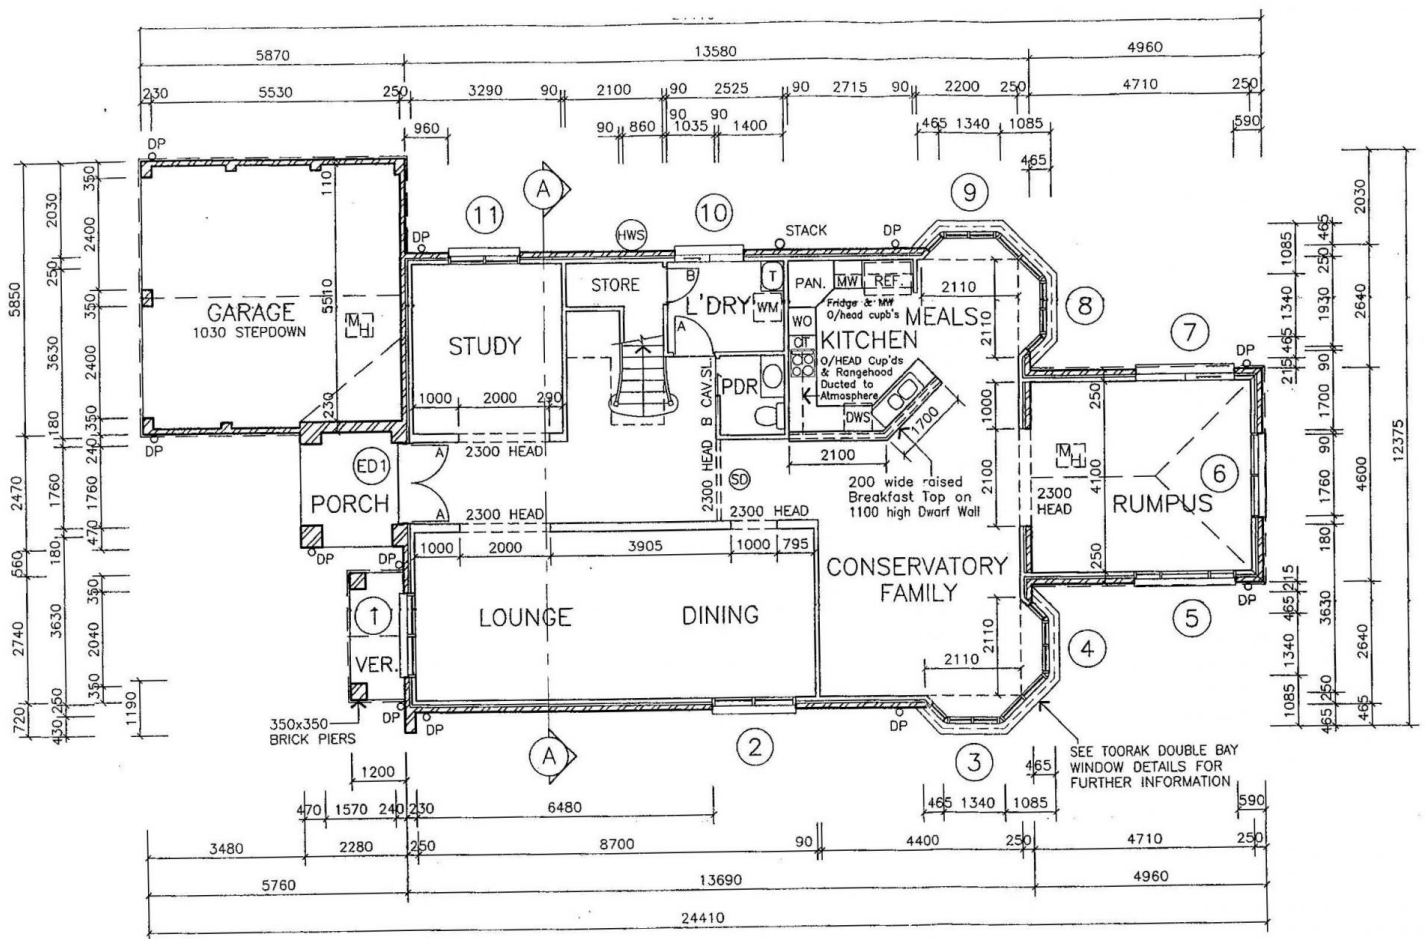

Vicky Williams
02 9634 5222