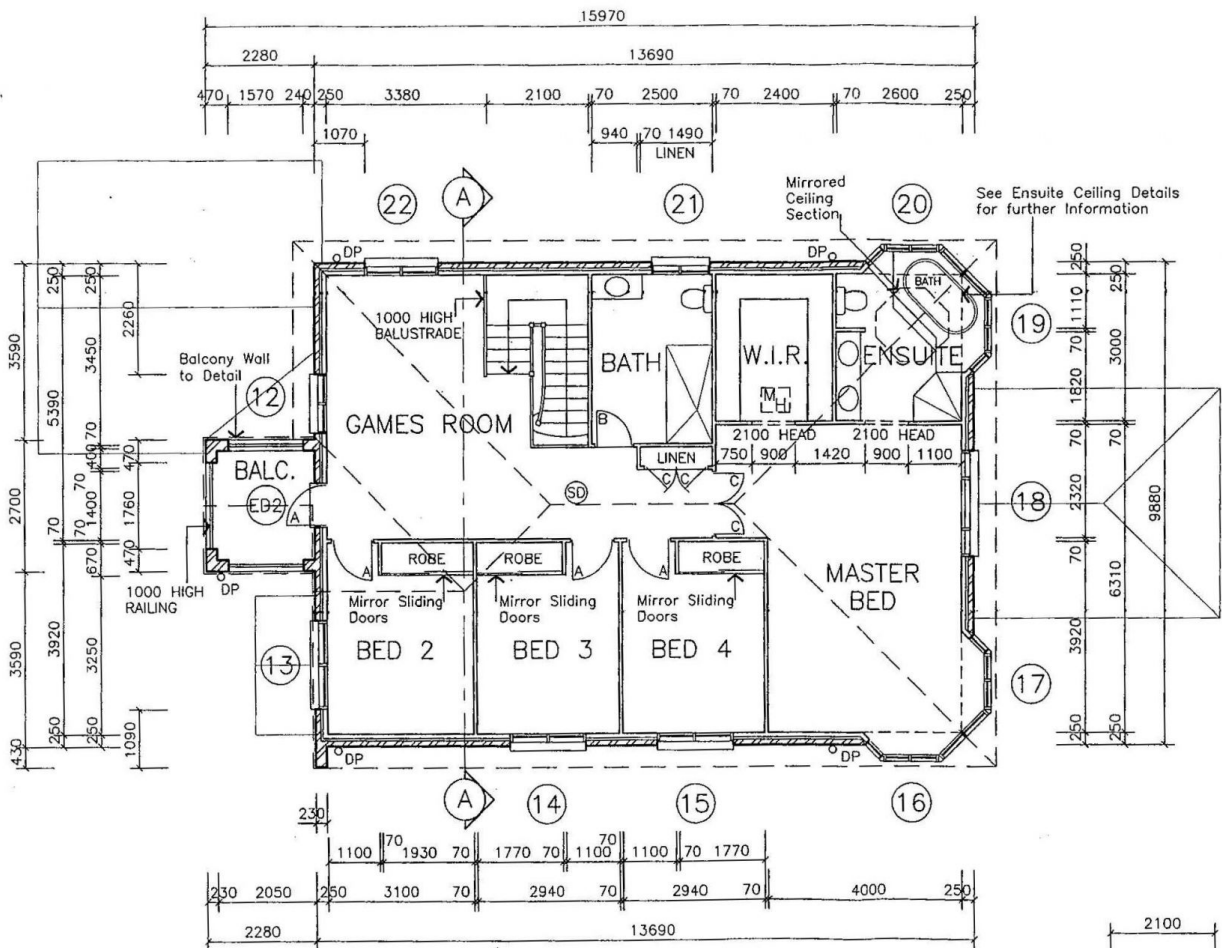

LOWER FLOOR PLAN

UPPER FLOOR PLAN