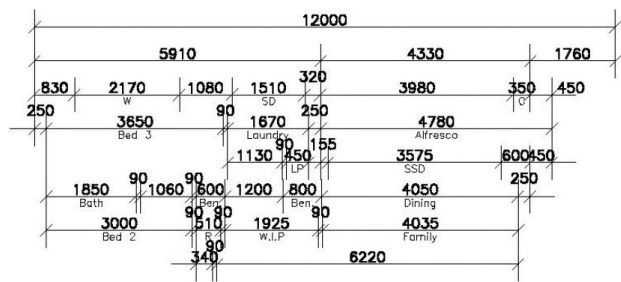

STEEL & R/W UNDER POSTS TO ENGINEER'S DETAILS TO SUPPORT STEEL BEAMS OVER, TO BE LOCATED WITHIN TIMBER STUD WALL FRAMES.
 REFER TO STRUCTURAL ENGINEER'S PLANS FOR POST TYPE & LOCATIONS.
 DENOTES BULKHEAD OVER TO CONCEAL PITCHING BEAM